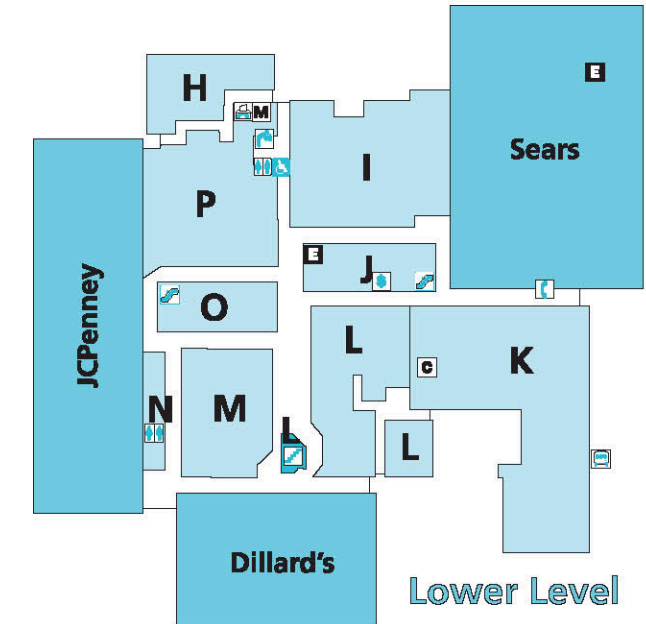

HOUSEWARES & HOME FURNISHINGS

Dillard's	319-232-6668	Upper & Lower Level
JCPenney	319-232-6611	Lower Level
Pier 1 Imports	319-233-0213	Outside
Sears	319-235-6311	Upper & Lower Level
Youngers	319-234-8848	Upper Level

JEWELRY

Claire's Boutique	319-232-6721	B
Icing by Claire's	319-232-2833	L
Kay Jewelers	319-232-2911	M
Riddle's Jewelry	319-233-7641	G
Zales Jewelers	319-233-5277	M

MATERNITY

Gordman's	319-233-7100	Upper Level
JCPenney	319-232-6611	Lower Level
Old Navy	319-226-6944	A
Sears	319-235-6311	Upper & Lower Level
Youngers	319-234-8848	Upper Level

SERVICES

Army, Navy, Airforce Recruiting Center		K
Department of Transportation	319-235-0902	K
H & R Block	319-233-1989	K
Tires Plus	319-236-8479	Outside

SHOES

The Buckle	319-232-0455	C
Famous Footwear	319-232-3084	C
Finish Line	319-233-1868	P
Foot Locker	319-234-4999	L
JCPenney	319-232-6611	Lower Level
Journeys	319-232-7238	G
PacSun	319-226-5671	B
Payless Shoe Source	319-291-6664	L
Scheels Sports	319-234-7534	I
Sears	319-235-6311	Upper & Lower Level

CROSSROADS

C • E • N • T • E • R

Bus Stop	Restrooms
Cash Machine	Stairs
Copy Machine	TDD Telephone
Elevator	Telephone
Escalator	Water Fountain
Fax Machine	Management Office
Handicap Accessible	